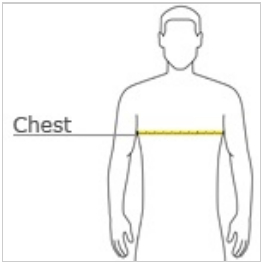

This midweight, anti-pill fleece can easily take the place of a sweater or outerwear in many climates. Stretch binding details set it apart.

- 7.4-ounce, 100% polyester fleece
- Anti-pill
- Stretch binding at center front zipper, pockets and hem
- Front zippered pockets

**

CARE INSTRUCTIONS

Machine Wash Cold Gentle Cycle With Like Colors. Non-Chlorine Bleach When Needed. Tumble Dry Low. Do Not Iron.

front

back

HOW TO MEASURE

CHEST WIDTH

Measure under the arm and around the fullest part of the chest with arms down, keeping tape horizontal.

SIZE CHART

	XS	S	M	L	XL	2XL	3XL	4XL
Chest	32-34	35-37	38-40	41-43	44-46	47-49	50-53	54-57

COLOR INFORMATION

Charcoal
PMS 432C

Deep Black
PMS BLACK C

Gusty Grey
PMS COOL GRAY
8C

Rich Red
PMS 207C

River Blue Navy
PMS 533C